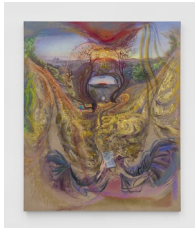

Dylan Vandenhoeck
Trying to Draw in Los Angeles / Two views from Ernest Debbs with Entoptic Phenomena, 2021
Oil on linen
82 1/2 x 68 1/4 in
209.6 x 173.4 cm
(MBLA DV013)