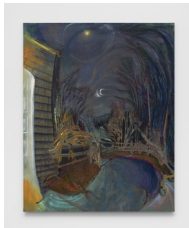

Plein Air Painting at Dusk in Joshua Tree, 2021

Oil on linen

16 x 20 in

40.6 x 50.8 cm

(MBLA DV002)

Dylan Vandenhoeck

Joshua Tree with Baseball Cap, 2021

Oil on linen

18 1/8 x 24 1/4 in

46 x 61.6 cm

(MBLA DV003)

Dylan Vandenhoeck

Heater / Afterimage, 2021

Oil on linen

46 x 34 in

116.8 x 86.4 cm

(MBLA DV005)

Dylan Vandenhoeck

A Shooting Star I Saw, 2021

Oil on linen

60 1/8 x 48 1/8 in

152.7 x 122.2 cm

(MBLA DV006)

Dylan Vandenhoeck