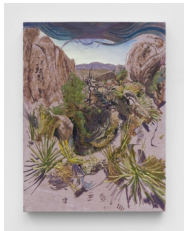

MATTHEW BROWN LOS ANGELES

Dylan Vandenhoeck

Miracle Mile, 2021

Oil on linen

91 1/2 x 56 1/2 in

232.4 x 143.5 cm

(MBLA DV001)

Dylan Vandenhoeck

Plein Air Painting at Dusk in Joshua Tree, 2021

Oil on linen

16 x 20 in

40.6 x 50.8 cm

(MBLA DV002)

Dylan Vandenhoeck

Joshua Tree with Baseball Cap, 2021

Oil on linen

18 1/8 x 24 1/4 in

46 x 61.6 cm

(MBLA DV003)

Dylan Vandenhoeck

Heater / Afterimage, 2021

Oil on linen

46 x 34 in

116.8 x 86.4 cm