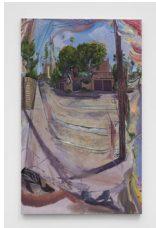

Plein Air Painting at Zuma Beach by Point Dume (Living in Image World), 2021

Oil on linen

25 1/4 x 41 in

64.1 x 104.1 cm

(MBLA DV007)

MATTHEW BROWN LOS ANGELES

Dylan Vandenhoeck
Home Studio at Night / Afterimages, 2021
Oil on linen
16 x 20 in
40.6 x 50.8 cm
(MBLA DV009)

Dylan Vandenhoeck
Plein Air Painting at Elysian Park with an Audience, 2021
Oil on linen
66 x 41 in
167.6 x 104.1 cm
(MBLA DV010)

Dylan Vandenhoeck
Plein Air Painting at the Melrose Place Establishing Shot Location, 2021
Oil on linen
66 x 41 in
167.6 x 104.1 cm
(MBLA DV011)